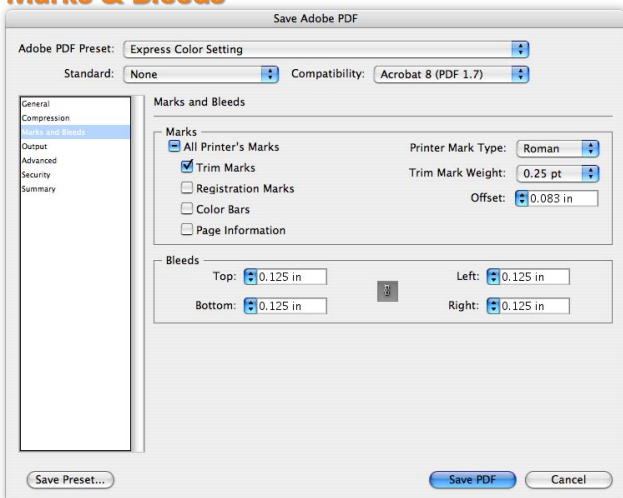

Marks & Bleeds